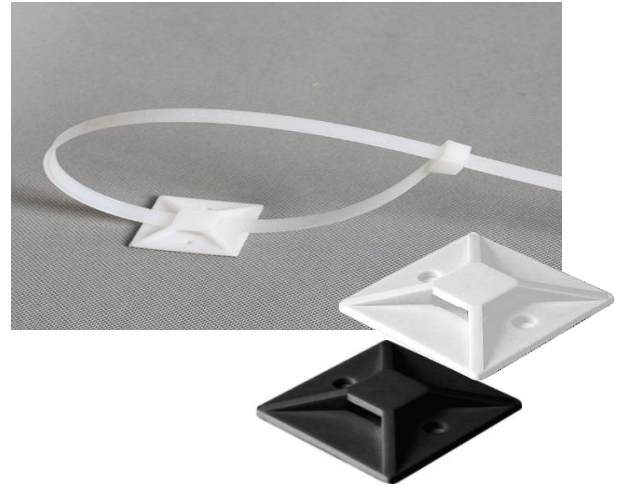

Cable Tie Mount

Features:

- PA 66
- Class 94V-2
- Easy to peel off adhesive sticker
- Low profile design with four-way cable tie entry

Application:

- Used with nylon cable tie to secure cables to walls, ceiling, desks or any other structure.

Cat. No.	Height (mm)	L x W (mm)	Screw Hole (mm)	Color	Packing
MGCMT2020BK	6.1	20X20	2.9	Black	100pcs/bag
MGCMT2525BK	7.5	25X25	3.5	Black	100pcs/bag
MGCMT2020WH	6.1	20X20	2.9	White	100pcs/bag
MGCMT2525WH	7.5	25X25	3.5	White	100pcs/bag